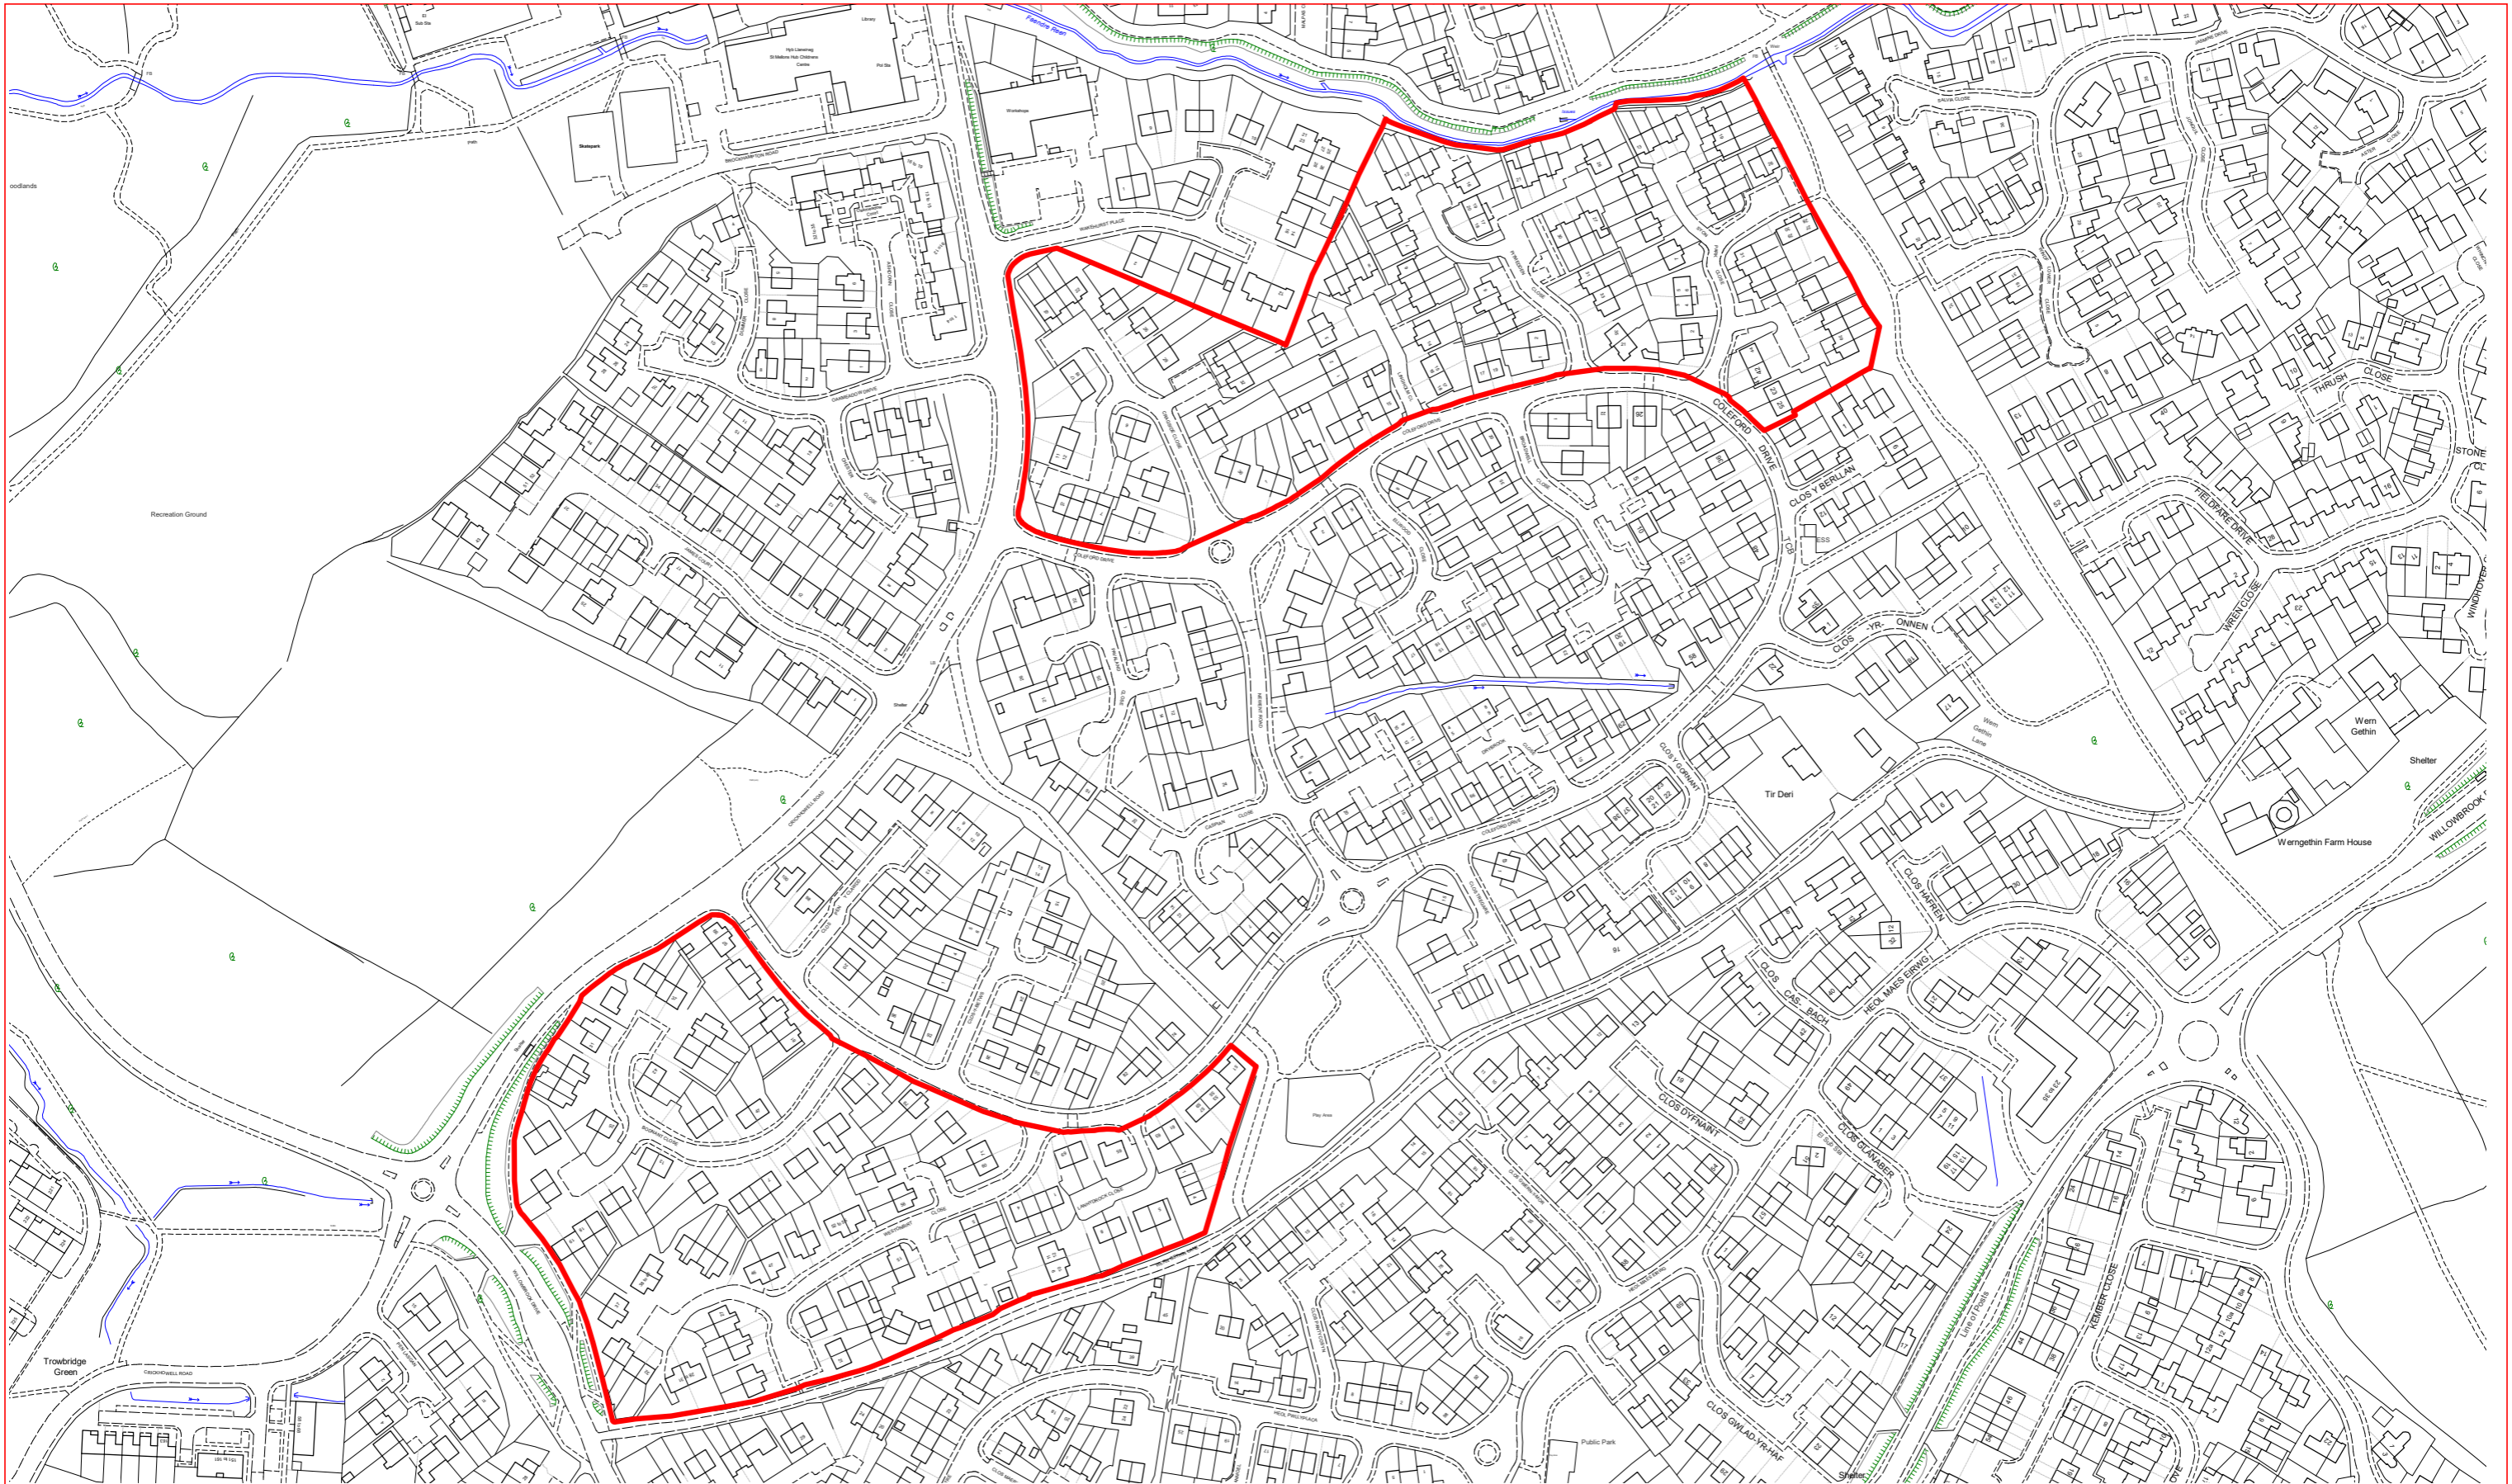

Linc Cymru Red Line

Appendix A

© Hawffraint y Goron Cedwir pob hawl. Y data ar y map yw'r wybodaeth orau sydd ar gael ac mae er gwibodaeth yn unig. Tra gwneir pob ymdrech i sicrhau ei gywirdeb, ni ellir gwarantu hyn. Nid yw'r Cyngor yn derbyn cyfrifoldeb am unrhyw wallau ar y map a dylai defnyddwyr gyrchu eu cyngor arbenigol eu hunain ar unrhyw wybodaeth a ddangosir ynddo. 100023376 (2019)

© Crown Copyright. All Rights Reserved. The data provided on this map is the best available and is for information purposes only. Whilst every effort is made to ensure its accuracy no warranty can be given. The Council accepts no responsibility for any inaccuracies on this map and users should obtain their own expert advice on any information shown in it. 100023376 (2019)